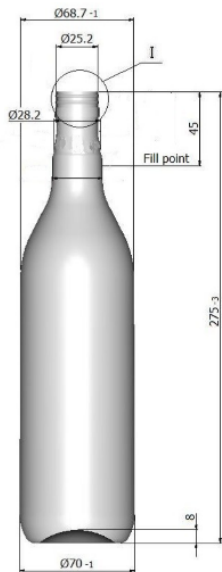

Cooper 700

General info

Item no. (SKU):	
Family / Range:	Cooper
Capacity:	700ml
Neck:	28 ROPP
Weight:	42
Shape:	Round
Material:	PET
Colour:	All Colours Available
Print Areas:	N/A
Country of Origin:	Lithuania

Packaging Info

Packed in Boxes

Box Dimensions (mm):	594 x 394 x 448
Quantity per box (pcs):	
Boxes per pallet (pcs):	
Quantity per pallet (pcs):	
Net weight (kg):	
Gross weight (kg):	
Pallet height (mm):	2400

Packed in PE bags on trays (Full pallet)

Tray dimensions (mm):	1200 x 800 x 50
Quantity per tray (pcs):	264
Quantity per PE bag (pcs):	
PE bags per tray (pcs):	
Trays per pallet (pcs):	8
Quantity per pallet (pcs):	2112
Net weight (kg):	89
Gross weight (kg):	110
Pallet height (mm):	2400